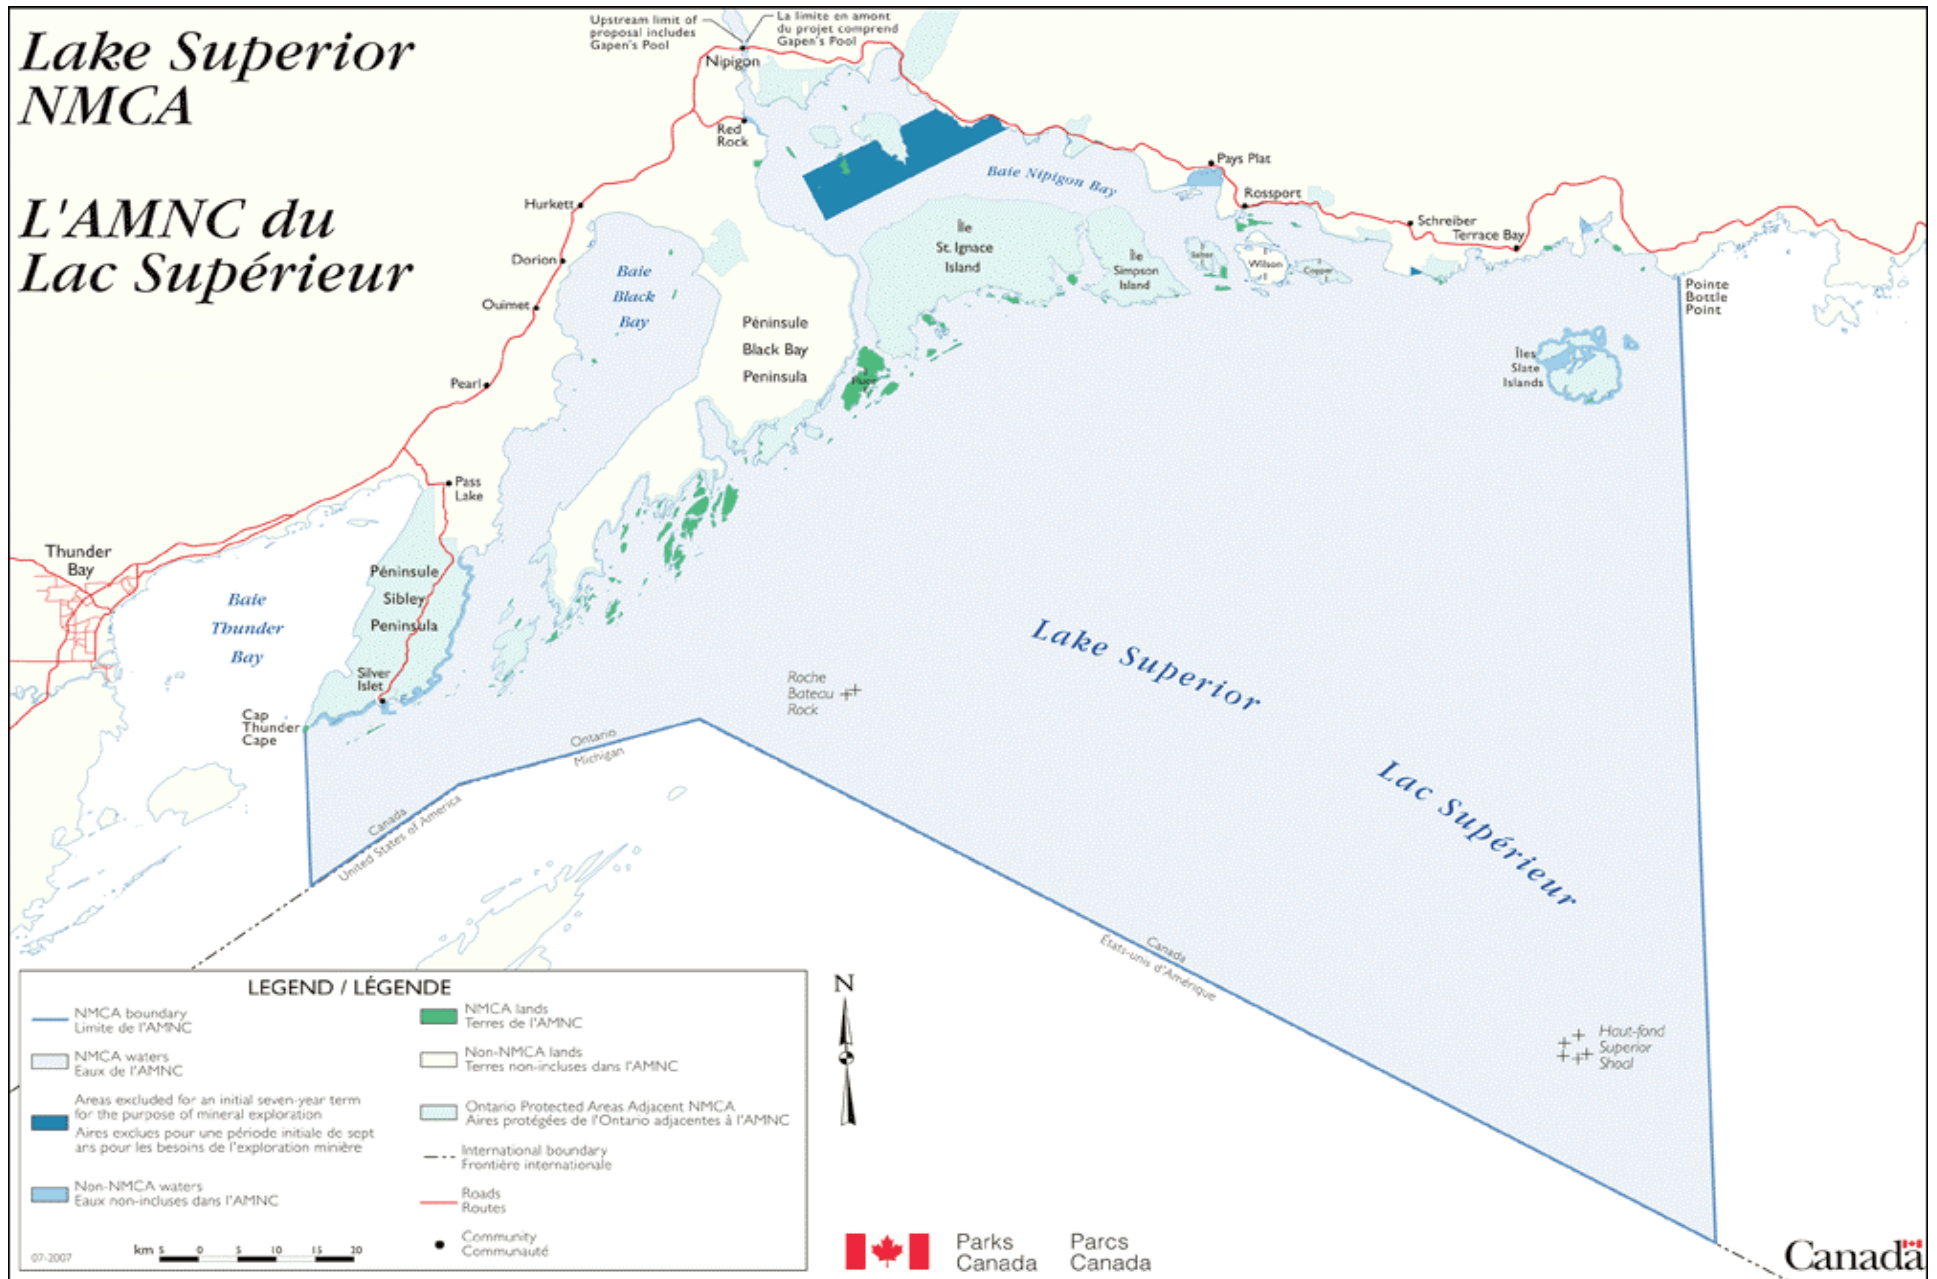

# Lake Superior National Marine Conservation Area of Canada - Map

Map of Lake Superior NMCA in Western Lake Superior.

© Parks Canada, W. Roach